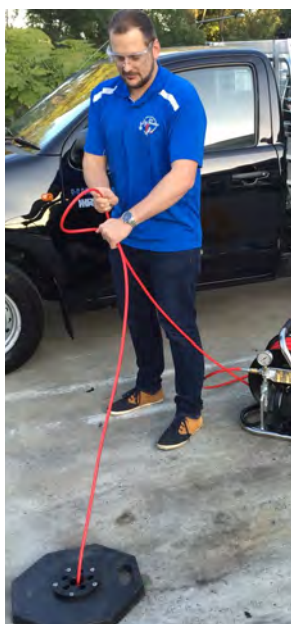

SPECIALIST SEWER CLEANING HOSE

More flexible, hard wearing, smaller diameter, extra long lengths