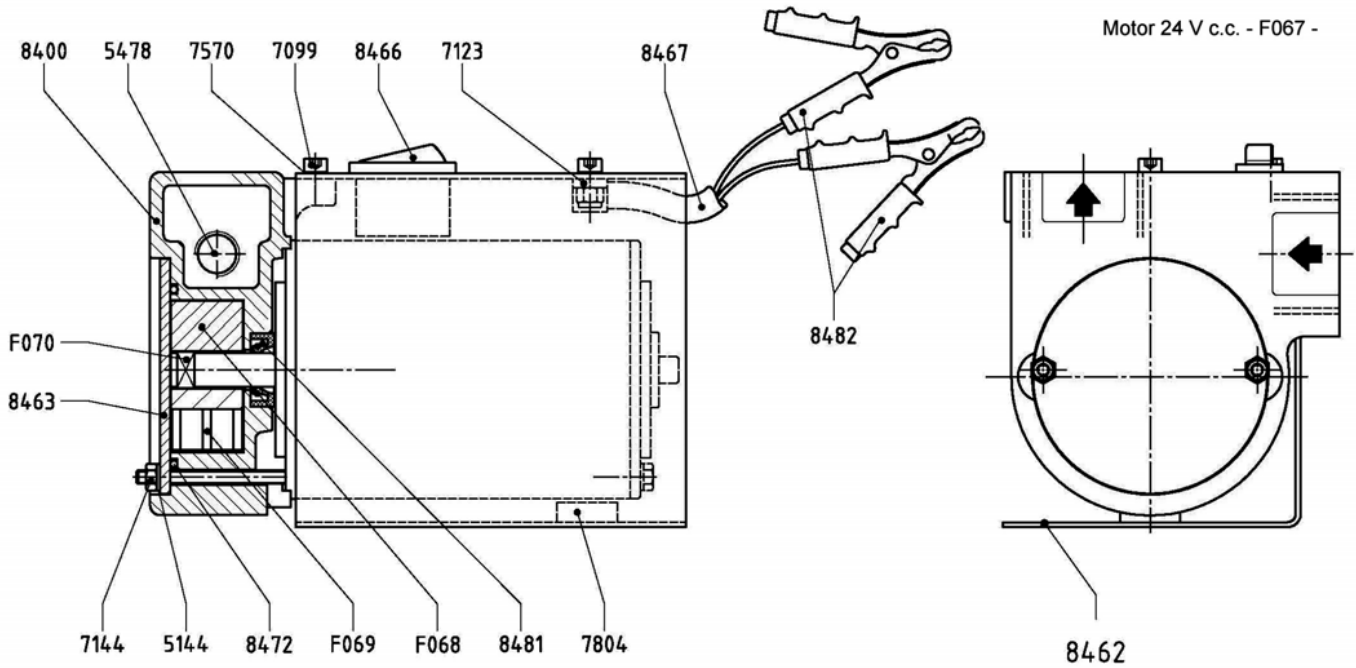

AUSSIE SPARES DIAGRAM & PARTS LIST

AUSSIE GMP PUMPS: ROTOR 24 VOLT C.C. COMPLETE WITH KIT
ROTOR 24 VOLT 0.25HP MOTOR

CAT EAC8
CAT EA7L

ROTOR 24V c.c complete with kit

CAT EAC8

Part Number	Qty	Description	Retail price
1171	1	Kit For Domus	\$271
EA7L	1	Rotor 24V 0.25HP	

ROTOR 24V 0.25HP steel rotor

CAT EA7L

Part Number	Qty	Description	Retail price
5144	2	Washer 5x9x0.5	\$1
5478	1	By-Pass sch. 2497	\$20
7099	3	OEB Screw M 4x10	\$2
7123	1	Clip Stop-Cable	\$6
7144	3	Steel Nut M4	\$2
7281	3	Washer 4x8x0.8	\$1
7570	2	Washer M4 Din 6798/A	\$2
7804	1	Rubber Washer 7x18x5	\$1
8400	1	Pumpbody Rotor 12/24V	\$215
8462	1	Carter Motor Rotor 12	\$26

Part Number	Qty	Description	Retail price
8463	1	Cover/Body Pump Rotor	\$20
8466	1	Unipolar Switch	\$13
8467	1	Cable For Pliers	\$30
8472	1	OR 3200 (50.47x2.62)	\$5
8481	1	Ring Retaining 10x22x7	\$12
8482	1	Pliers Art.2455	\$25
F067	1	Motor 24V. Pump Rotor	\$410
F068	1	Rotor Blades-Holder	\$97
F069	4	Blade For Rotor	\$8
F070	1	Steel Key	\$8