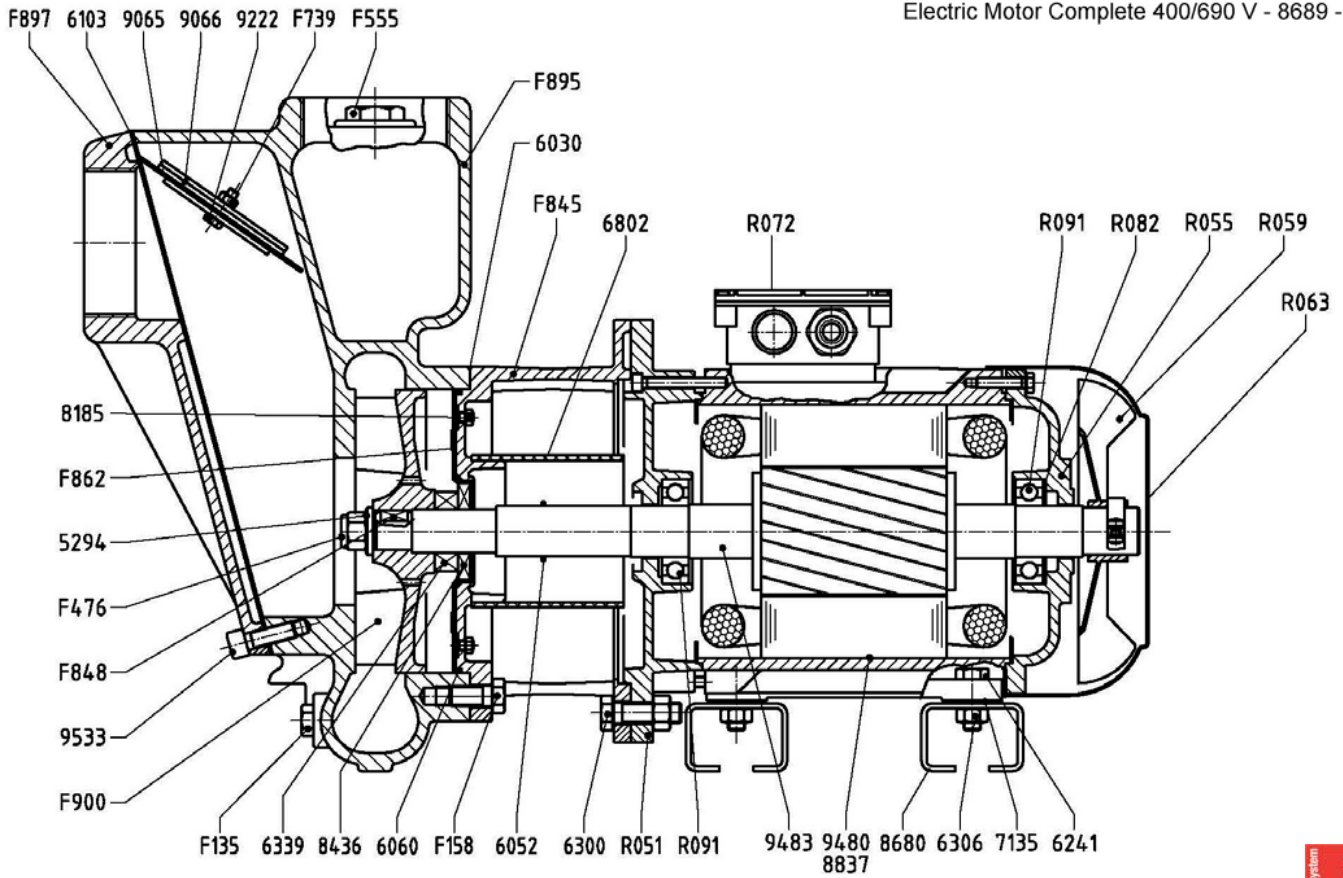

# AUSSIE SPARES DIAGRAM & PARTS LIST

AUSSIE GMP PUMPS: B3XR-A/X WITH 7.5HP ELECTRIC MOTOR  
CAT EAC6

Electric Motor Complete 400/690 V - 8689 -

Part Number	Qty	Description	Retail price
6030	1	Flex. Gasket B 2587	\$12
6052	1	OR 133 (24.99x3.53)	\$13
6060	1	OR 4625 (158.3x3,.53)	\$5
6103	1	Check Valve B 2583/1	\$78
6241	4	T.E. Screw M 10x30	\$2
6300	4	Hex. Head Bolt M12x40	\$5
6306	4	Hexagonal Nut M10x1.5	\$7
6339	1	Mech. Seal 25-47-14	\$43
6802	1	Pipe PEHD D.90	\$8
7135	4	Washer 10x18x2	\$4
7218	4	Washer	\$1
8185	4	Torque Nut M5 A2	\$4
8436	1	Counterface 26-57-7	\$127
8680	1	Base Elec. Motor	\$116
8689	1	Motor 7.5HP – 400/690V.	\$3,036
9065	1	Counterweight	\$47

Part Number	Qty	Description	Retail price
9066	2	Counterweight	\$65
9222	1	Stainless Steel Screw M6x20	\$1
9533	7	Screw OEB M10x30	\$10
F135	1	Conical Tap 1/4" Gas	\$22
F158	4	Stainless Steel Screw M12x25	\$11
F476	1	Nut M12x1.75	\$14
F555	1	Tap AISI 316 1"G	\$116
F739	1	Steel Nut M6x1	\$7
F845	1	Support	\$1,099
F848	1	Stainless Steel Key B 6x6x20	\$7
F862	1	Stainless Steel Disc	\$168
F895	1	Pump Casing B3XR-A/X	\$7,387
F897	1	Valve B3XR-A Stainless Steel 3"	\$1,715
F900	1	3-Bl. Stainless Steel Impeller	\$1,891
H048	1	Washer D.12 5x36x3	\$12