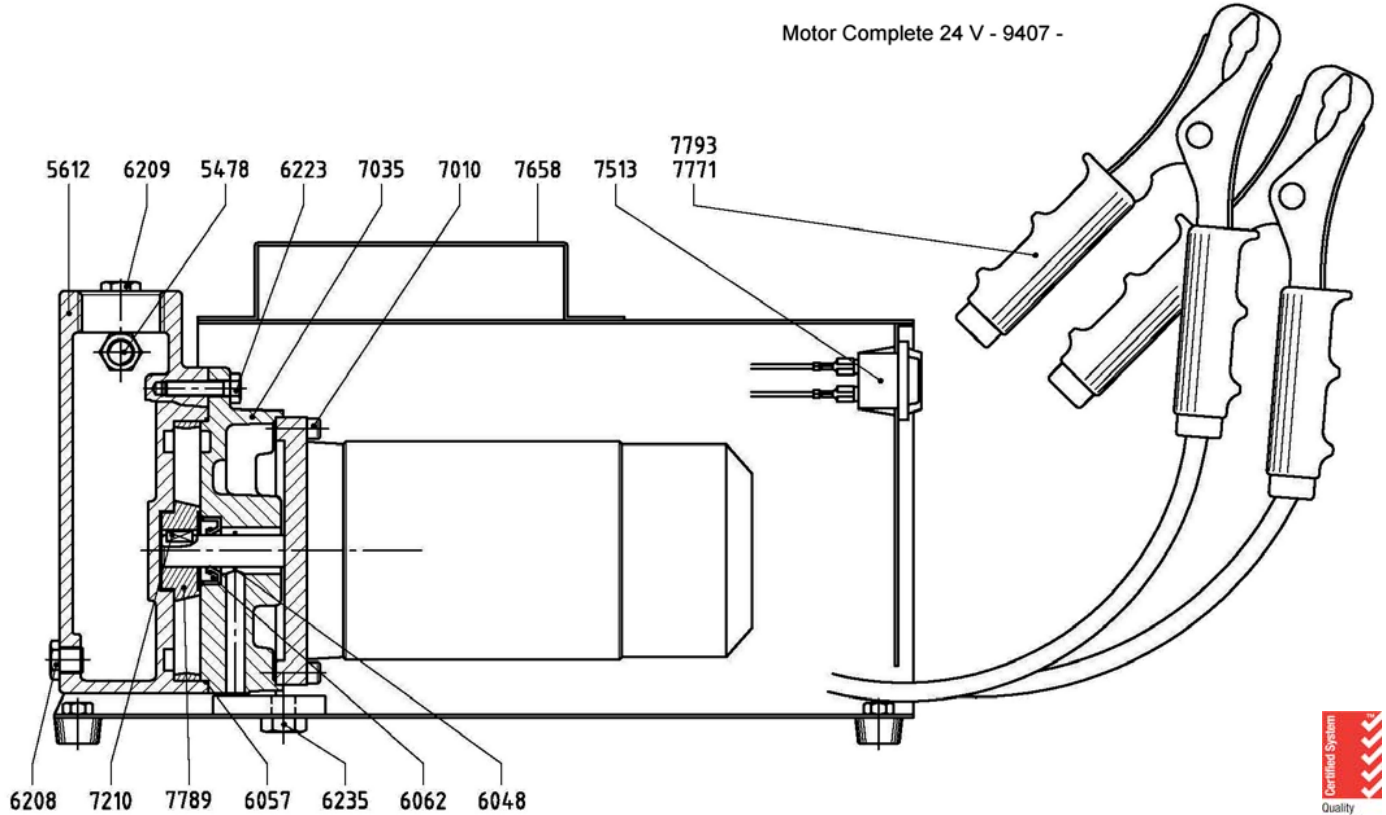

AUSSIE SPARES DIAGRAM & PARTS LIST

AUSSIE GMP PUMPS: *DOMUS 12 VOLT WITH CARTER COMPLETE WITH KIT*
DOMUS 12 VOLT 0.5HP MOTOR WITH CARTER

CAT EA5D
CAT 1562

DOMUS 12V with carter, complete with kit

CAT EA5D

Part Number	Qty	Description	Retail price
1171	1	Kit For Domus	\$271
1562	1	DOMUS 12V 0.5HP	

DOMUS 12V c.c with carter

CAT 1562

Part Number	Qty	Description	Retail price
5478	1	By-Pass sch. 2497	\$20
5612	1	Pump Body Domus G 1070	\$224
6048	1	O-Ring 2037-110	\$6
6057	1	OR 92x1.5	\$5
6062	1	Sealing Ring 12x26x7	\$13
6208	2	Conical Tap 1/8" Gas	\$6
6209	1	Conical Tap 1/4" Gas	\$6
6223	4	Screw T.E. M6x16	\$2
6235	2	T.E. Screw M 10x18	\$2

Part Number	Qty	Description	Retail price
6267	4	Screw M5x10	\$1
7010	2	OEB Screw M 5x20	\$4
7210	1	Stainless Steel Key 8 MY	\$26
7513	1	Switch EL6 0-1	\$16
7658	1	Carter Domus	\$143
7789	1	Impeller dis.G 1071/C	\$121
7793	1	Cable With Pliers	\$216
9392	1	Support Domus 12/24V	\$139
9406	1	Motor Domus 12V.	\$1,163