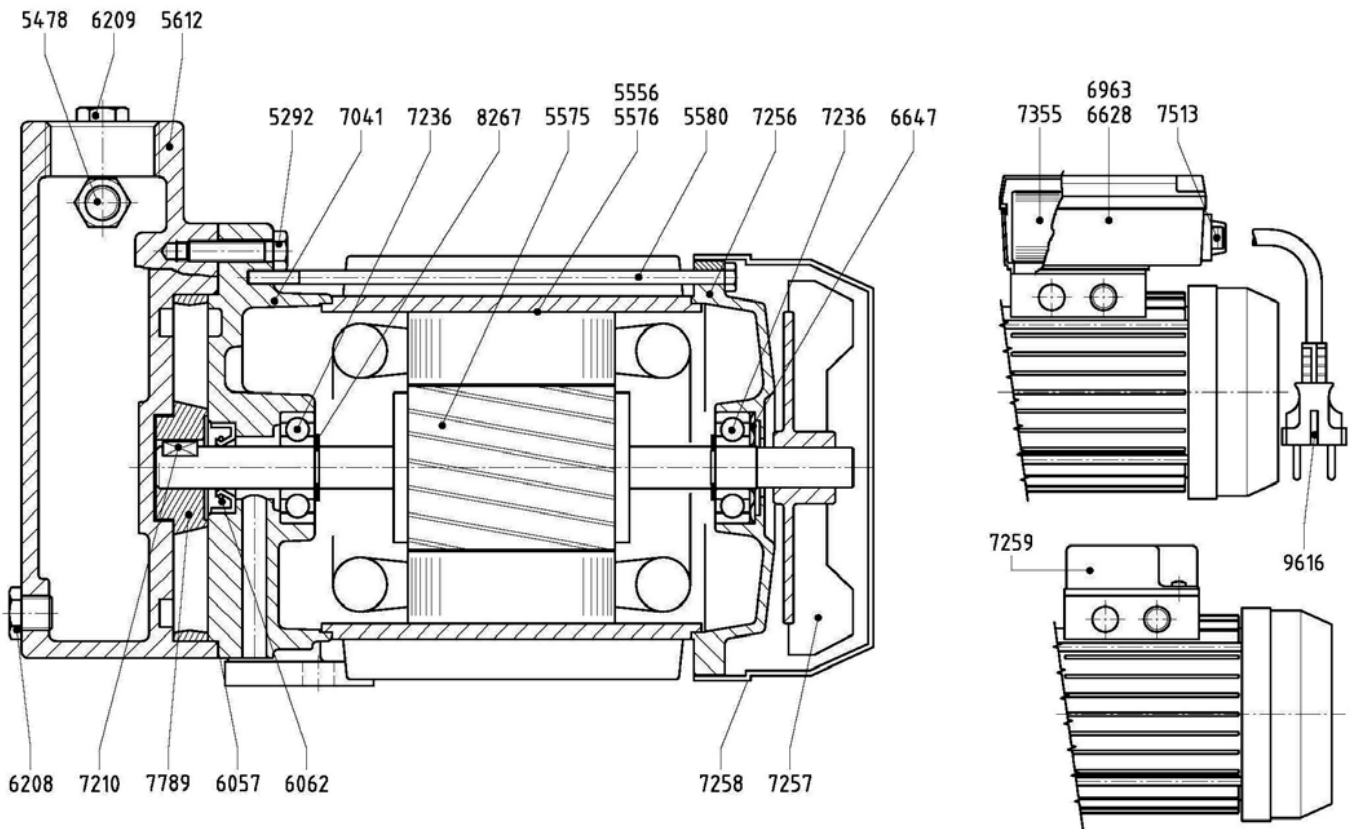

AUSSIE SPARES DIAGRAM & PARTS LIST

AUSSIE GMP PUMPS: DOMUS WITH 0.5HP ELECTRIC MOTOR
CAT EA4T

Part Number	Qty	Description	Retail price
5292	4	T.E. Screw M 6x25	\$2
5478	1	By-Pass sch. 2497	\$20
5612	1	Pump Body Domus G 1070	\$224
6048	1	O-Ring 2037-110	\$6
6057	1	OR 92x1.5	\$5
6062	1	Sealing Ring 12x26x7	\$13
6208	2	Conical Tap 1/8" Gas	\$6
6209	1	Conical Tap 1/4" Gas	\$6
6628	1	Box Condenser	\$32
6990	1	Packing FV63/71-2	\$5
6991	1	Packing FLK71	\$7
6992	1	Condenser Band	\$5
6993	1	Stop Cable	\$1
7210	1	Stainless Steel Key 8 MY	\$26
7355	1	Capacitor 8 MY	\$26
7513	1	Switch EL6 0-1	\$16
7547	1	Cable Gland EL.8	\$6
7655	1	Distributing Gun 1"	\$157
7656	1	Tube For Fuels	\$92
7720	1	Elec. Mot. .5HP 230V.	\$540
7789	1	Impeller dis.G 1071/C	\$121
9616	1	PVC Cable	\$52