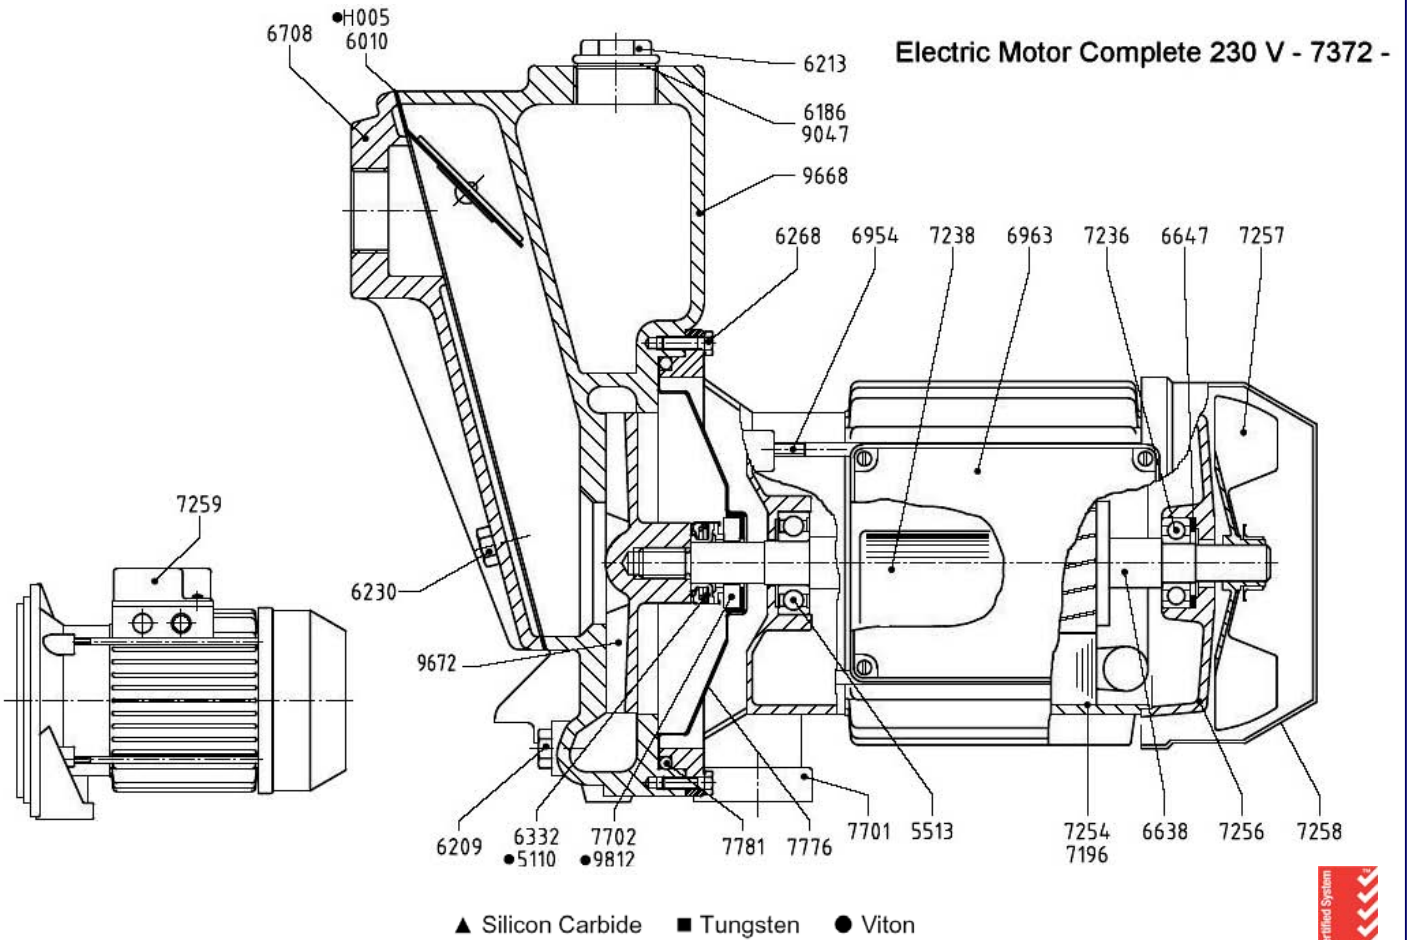

# AUSSIE SPARES DIAGRAM & PARTS LIST

AUSSIE GMP PUMPS: B1KQ-A WITH 0.75HP ELECTRIC MOTOR  
CAT EA4M

Electric Motor Complete 230 V - 7372 -

Part Number	Qty	Description	Retail price
5110	1	Mech. Seal 15-32-13	\$54
6049	1	OR 118 (13.95x2.62)	\$1
6160	1	Washer B 2672/1	\$5
6168	1	Washer B 2621/2	\$7
6186	1	Flex. Washer 33x39x2	\$2
6209	1	Conical Tap 1/4" Gas	\$6
6213	1	Conical Tap 1" Gas	\$7
6230	6	Hex. Head Screw M8x20	\$5
6614	8	Screw T.E. M 5x14	\$1
6708	1	Valve Body B1KQ-A	\$139
6709	1	Valve Gasket B 2672/A	\$29
6963	1	Condenser Box	\$17
6990	1	Packing FV63/71-2	\$5

Part Number	Qty	Description	Retail price
6991	1	Packing FLK71	\$7
6992	1	Condenser Band	\$5
6993	1	Stop Cable	\$1
7372	1	Electric Motor MEC 63	\$556
7776	1	Cover Disk dis. G 1708	\$31
7781	1	OR 221 (149.2x5.34)	\$7
9047	1	Gasket For Tap 1"	\$5
9325	1	Rivet 6x12	\$2
9616	1	PVC Cable	\$52
9668	1	Pump Casing B1KQ-A	\$734
9672	1	Impeller B1KQA 0.75HP	\$216
9812	1	Counterface 18-36-7	\$74