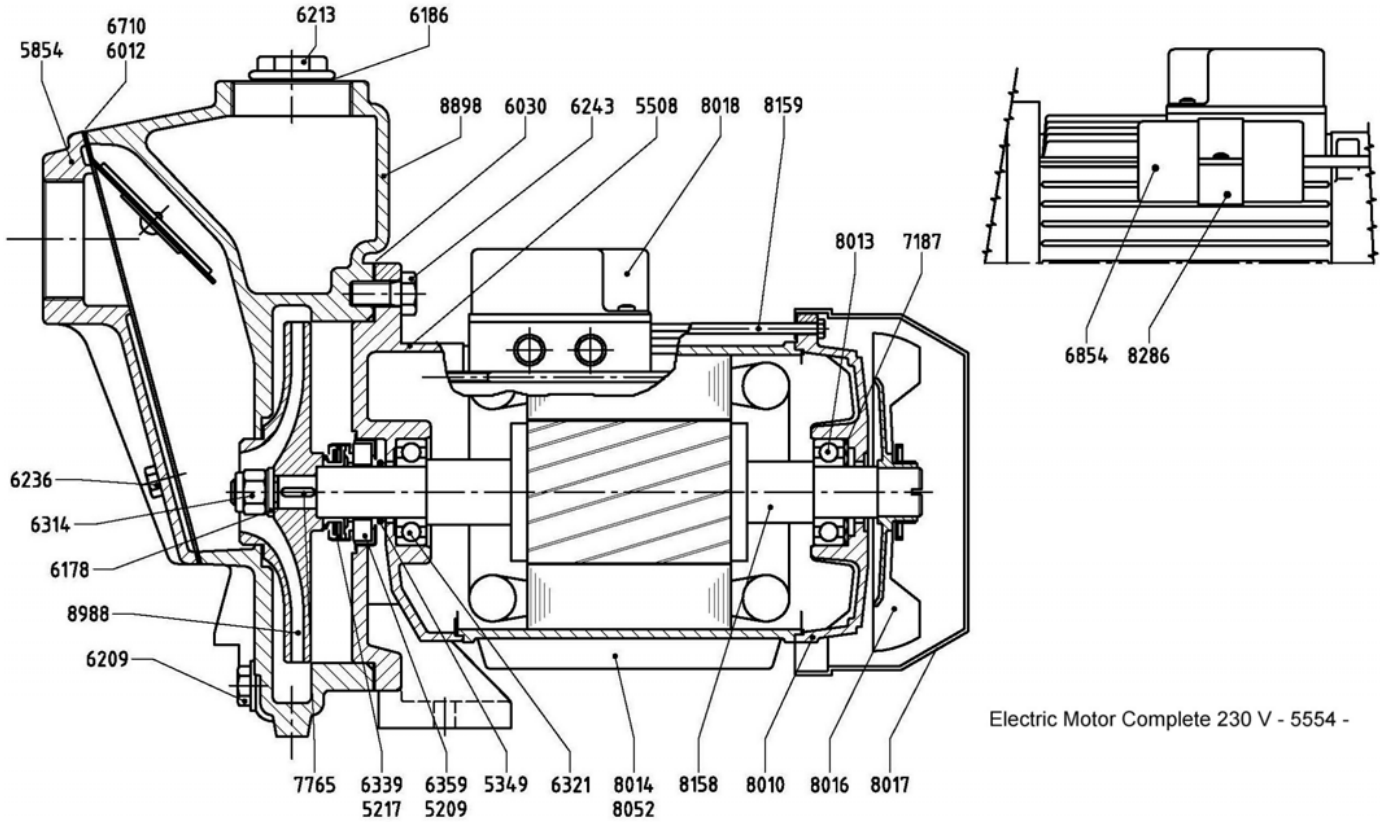

# AUSSIE SPARES DIAGRAM & PARTS LIST

AUSSIE GMP PUMPS: G2TMK-A WITH 3HP ELECTRIC MOTOR  
CAT EA3S

Electric Motor Complete 230 V - 5554 -

Part Number	Qty	Description	Retail price
5349	1	OR 4093 (23.4x3.53)	\$4
5554	1	Electric Motor 1PH MEC 90	\$1,439
5854	1	Valve Body B2KQ-A	\$156
6030	1	Flex. Gasket B 2587	\$12
6101	1	Check Valve 2616/2	\$26
6161	1	Washer D.7x75x2.5	\$11
6168	1	Washer B 2621/2	\$7
6178	1	Washer B 2901/2	\$5
6186	1	Flex. Washer 33x39x2	\$2
6209	1	Conical Tap 1/4" Gas	\$6
6213	1	Conical Tap 1" Gas	\$7

Part Number	Qty	Description	Retail price
6236	6	Hex. Head Screw M10x20	\$2
6243	4	T.E. Screw M 12x25	\$6
6314	1	Torque Nut M12x1.5	\$4
6339	1	Mech. Seal 25-47-14	\$43
6359	1	Counterface G 1002/4	\$61
8898	1	Pump Body G2TMK-A	\$980
8988	1	Impeller B-2900/1U	\$346
9194	1	Complete Cond. Box	\$34
9325	1	Rivet 6x12	\$2
9616	1	PVC Cable	\$52
F156	1	Stainless Steel Key B 4x4x16	\$6