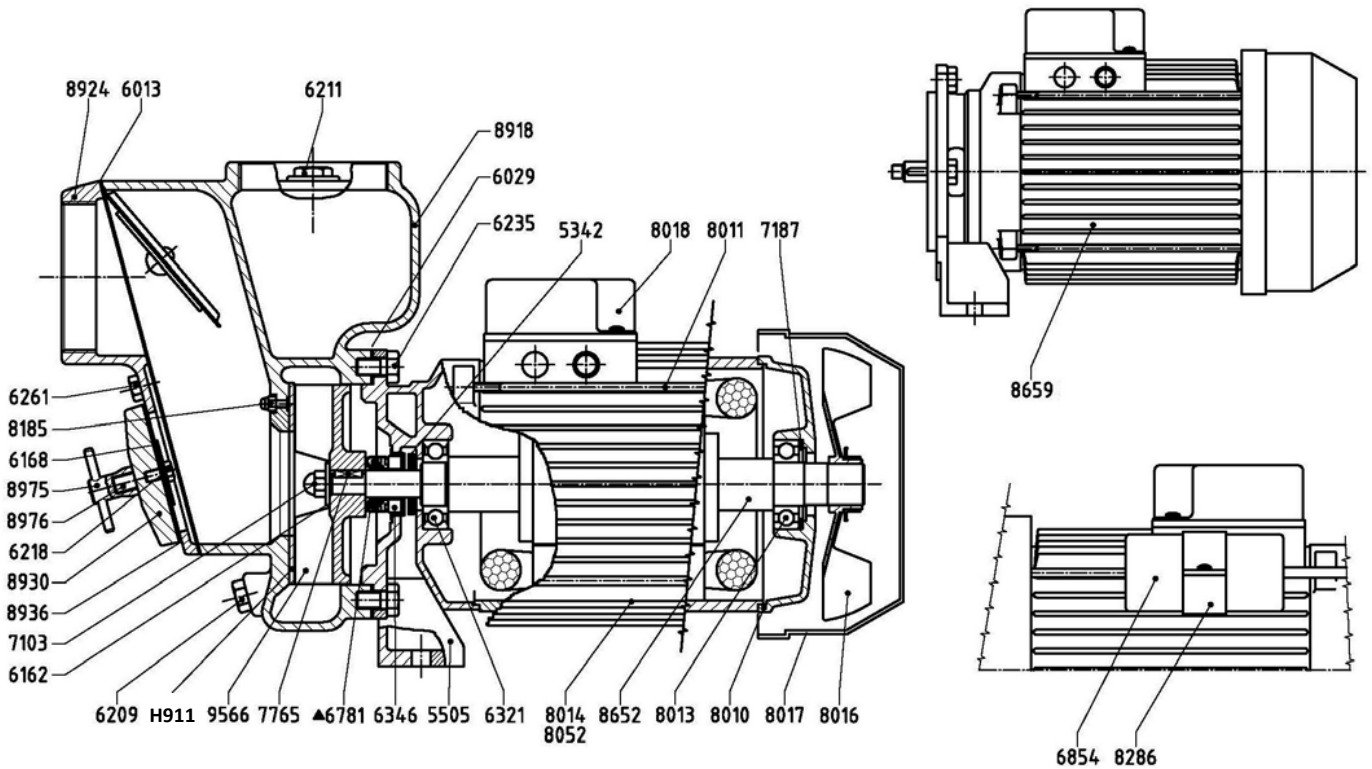

AUSSIE SPARES DIAGRAM & PARTS LIST

AUSSIE GMP PUMPS: B3KQ-A/ST WITH 3HP ELECTRIC MOTOR
CAT EA3M

| Part Number | Qty | Description | List price |
|-------------|-----|-----------------------|------------|
| 5342 | 1 | Rubber Gasket 16x35x3 | \$2 |
| 5480 | 2 | Flex. Gasket B 2618 | \$8 |
| 5866 | 1 | Counterweight B3KQ-A | \$20 |
| 6029 | 1 | Flex. Gasket B 2618 | \$8 |
| 6102 | 1 | Check Valve B3KQ-A | \$34 |
| 6160 | 1 | Washer B 2672/1 | \$5 |
| 6161 | 1 | Washer D.7x75x2.5 | \$11 |
| 6162 | 1 | Washer 8x17x1.5 | \$2 |
| 6169 | 2 | Copper Washer | \$4 |
| 6209 | 1 | Conical Tap 1/4" Gas | \$6 |
| 6211 | 1 | Conical Tap 1/2" Gas | \$6 |
| 6235 | 4 | T.E. Screw M 10x18 | \$2 |
| 6261 | 4 | OEB Screw M 10x20 | \$2 |
| 6346 | 1 | Counterface S 5645 | \$31 |
| 6654 | 5 | TC Taptite Screw | \$1 |
| 6781 | 1 | Mech. Seal 16-32-13 | \$196 |

| Part Number | Qty | Description | List price |
|-------------|-----|------------------------------|------------|
| 6841 | 1 | Rivet 6.5x20 | \$4 |
| 6972 | 6 | T.C. Screw 3.5x13 | \$1 |
| 7103 | 1 | Brass Nut M 8x1.5 | \$5 |
| 8659 | 1 | Motor Mec90 3HP 230V. | \$1,439 |
| 8918 | 1 | Pump Body B3KQ-A/ST | \$1,009 |
| 8924 | 1 | Valve B3KQ-A/ST | \$217 |
| 8930 | 1 | Inspection Door | \$143 |
| 8936 | 2 | Gasket Inspect. Door | \$18 |
| 8975 | 2 | Complete Pin M10 | \$54 |
| 8976 | 2 | Grub Screw M10x50 | \$11 |
| 9194 | 1 | Complete Cond. Box | \$34 |
| 9566 | 1 | Impeller B3KQ-A/ST | \$389 |
| F137 | 1 | Cable H05VV 3x1.5x3m | \$96 |
| F156 | 1 | Stainless Steel Key B 4x4x16 | \$6 |
| H911 | 1 | Complete wear disc kit | \$155 |
| H388 | 4 | Screw M5x12 | \$1 |