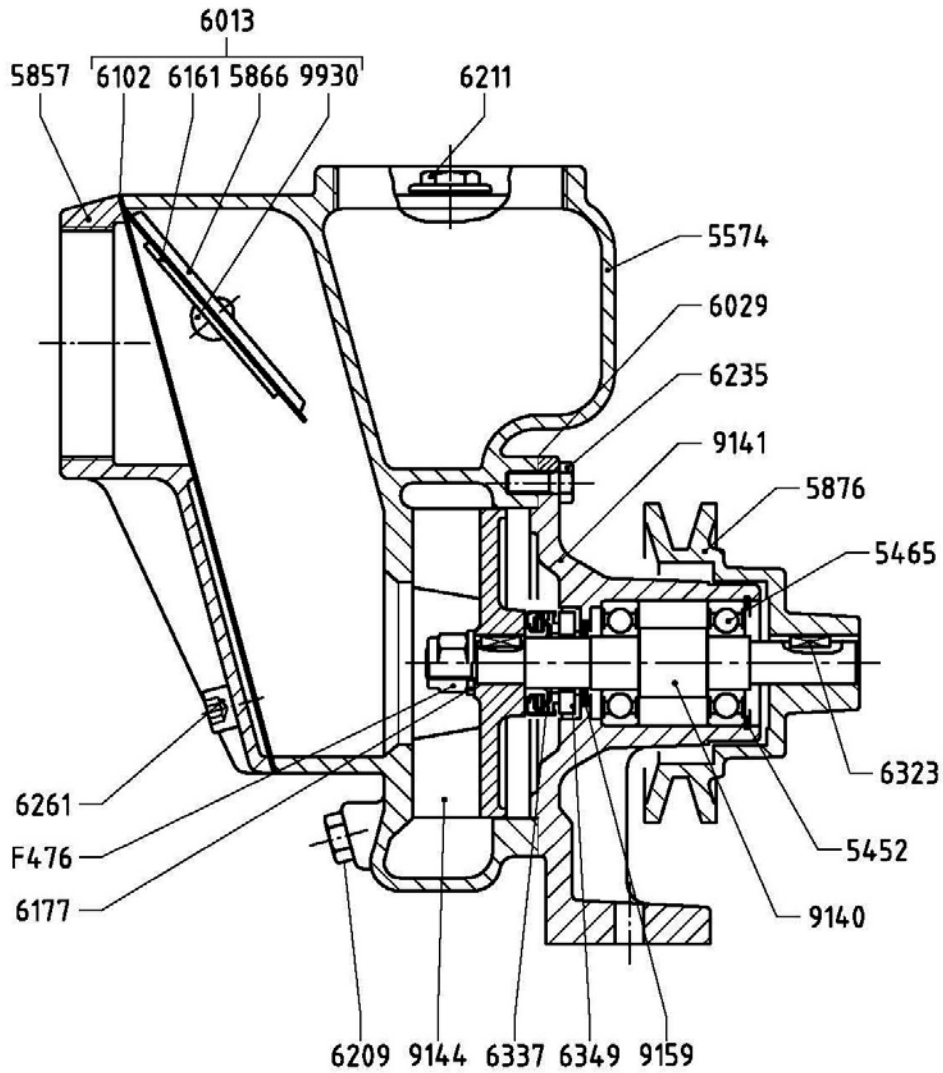

AUSSIE SPARES DIAGRAM & PARTS LIST

AUSSIE GMP PUMPS: B3KQ-A "W" WITH OR WITHOUT PULLEY
CAT AS58

Part Number	Qty	Description	Retail price
5452	1	Snap Ring I 47	\$7
5465	2	Bearing 6204 2RS	\$41
5574	1	Pump Casing B3KQ-A	\$949
5857	1	Valve Body B3KQ-A	\$192
5866	1	Counterweight B3KQ-A	\$20
6029	1	Flex. Gasket B 2618	\$8
6102	1	Check Valve B3KQ-A	\$34
6161	1	Washer D.7x75x2.5	\$11
6209	1	Conical Tap 1/4" Gas	\$6
6211	1	Conical Tap 1/2" Gas	\$6
6235	4	T.E. Screw M 10x18	\$2

Part Number	Qty	Description	Retail price
6261	6	OEB Screw M 10x20	\$2
6323	2	Key B 4x4x15	\$5
6337	1	Mech. Seal 19-39-13	\$40
6349	1	Counterface 21-42-8	\$20
6841	1	Rivet 6.5x20	\$4
9140	1	Shaft B 2611/1	\$322
9141	1	Bracket B 2612	\$281
9144	1	Impeller B3KQ-A "W"	\$275
9159	1	Seal Ring 19x31x3	\$17
F476	1	Nut M12x1.75	\$14