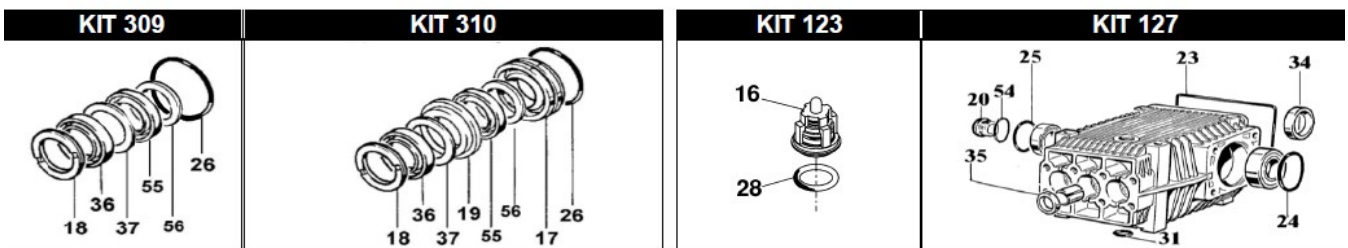

PUMP PARTS THY 2715

Kit No.	Part No.	Description	Pieces
189	BKIT189	Full Oil seal & Sight Glass kit	9
123	BKIT141	Valve Kit	12
177	BKIT177	Seal Kit Minor	18
176	BKIT176	Seal Kit Major	24
65	BKIT65	Oil Seal Kit	3
67	BKIT67	Valve cap kit	12
Item 28	B049832973	Oil filler plug with dip stick	1

PUMP PARTS TTL1330, TTL2028

from 07/15
from serial number 15070568

Kit No.	Part No.	Description	Pieces
127	BKIT127	Full Oil seal & Sight Glass kit	10
123	BKIT123	Valve Kit	12
309	BKIT309	Seal Kit Minor	18
310	BKIT310	Seal Kit Major	24
37	BKIT37	Oil Seal Kit	3
67	BKIT67	Valve cap kit	12
Item 48	B060020322	OIL FILLER PLUG WITH DIP STICK	1