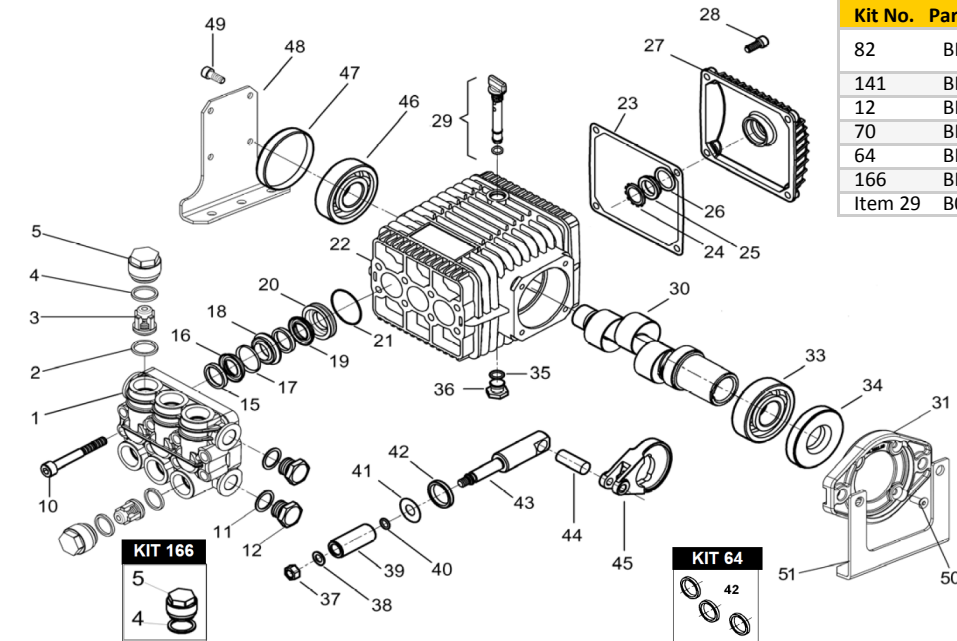

PUMP PARTS WHY 1520

Kit No.	Part No.	Description	Pieces
82	BKIT82	Full Oil seal & Sight Glass kit	8
141	BKIT141	Valve Kit	12
12	BKIT12	Seal Kit Minor	15
70	BKIT70	Seal Kit Major	21
64	BKIT64	Oil Seal Kit	3
166	BKIT166	Valve cap kit	12
Item 29	B049832973	Oil filler plug with dip stick	1

PUMP PARTS THY 2715

Kit No.	Part No.	Description	Pieces
189	BKIT189	Full Oil seal & Sight Glass kit	9
123	BKIT141	Valve Kit	12
177	BKIT177	Seal Kit Minor	18
176	BKIT176	Seal Kit Major	24
65	BKIT65	Oil Seal Kit	3
67	BKIT67	Valve cap kit	12
Item 28	B049832973	Oil filler plug with dip stick	1

PUMP PARTS TTL1330, TTL2028

from 07/15
from serial number 15070568

Kit No.	Part No.	Description	Pieces
127	BKIT127	Full Oil seal & Sight Glass kit	10
123	BKIT123	Valve Kit	12
309	BKIT309	Seal Kit Minor	18
310	BKIT310	Seal Kit Major	24
37	BKIT37	Oil Seal Kit	3
67	BKIT67	Valve cap kit	12
Item 48	B060020322	OIL FILLER PLUG WITH DIP STICK	1

For full pump parts list refer to www.aussiepumps.com.au

PUMP PARTS TTK 2130

Kit No.	Part No.	Description	Pieces
98	BKIT98	Full Oil seal kit	9
123	BKIT123	Valve Kit	12
89	BKIT89	Seal Kit Minor	18
86	BKIT86	Seal Kit Major	24
37	BKIT37	Oil Seal Kit	3
67	BKIT67	Valve cap kit	12
Item	B060020322	OIL FILLER PLUG WITH DIP STICK	1