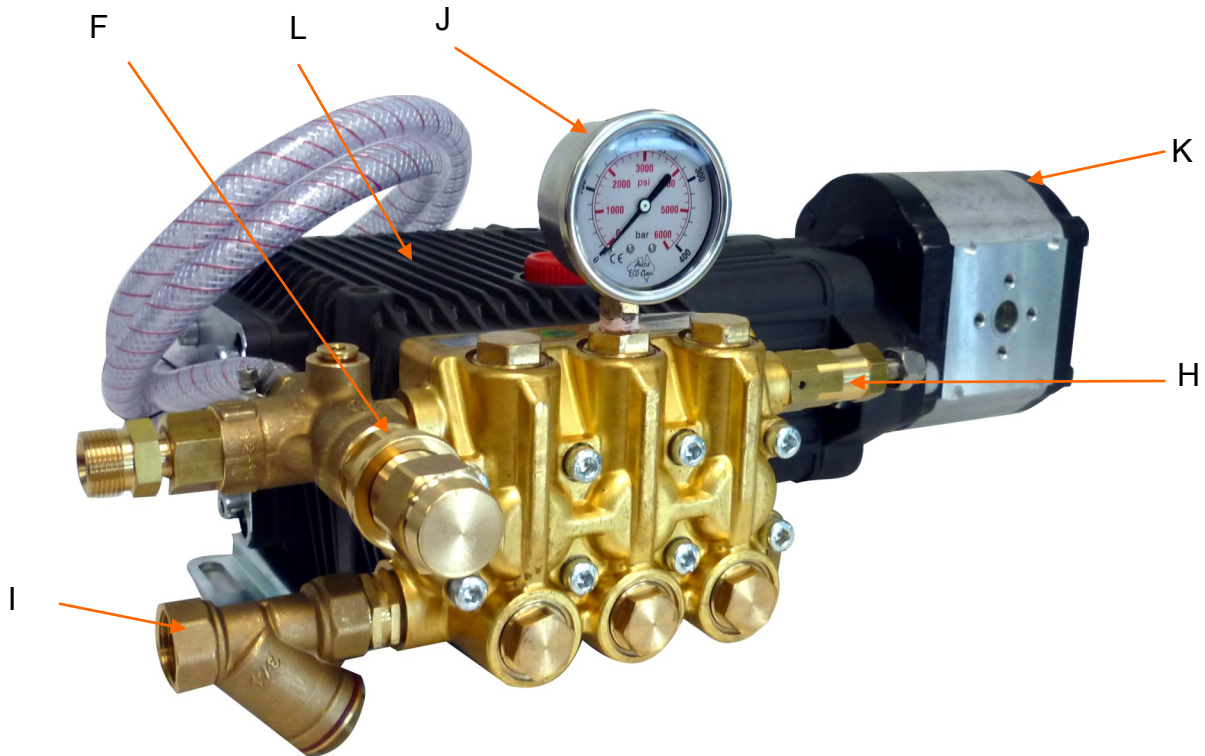

PARTS IDENTIFICATION

Position	Part No	Description	WHY 1520	THY 2715	TTL 1330	TTL 2028	TTK 2130	RAL 2035
Nozzles								
	C915500MSS	HP DETERGENT NOZZLE	x	x				
	C915035M	HP NOZZLE (15°ANGLE, TIP SIZE 035)	x	x	x	x		
	C915045M	HP NOZZLE (15° ANGLE, TIP SIZE 045)						x
	C915055M	HP NOZZLE (15° ANGLE, TIP SIZE 055)					x	
Lance								
	C3924.01	DUAL LANCE	x	x				
	C3905.15	900MM SS DOUBLE LANCE C/W BOOT			x	x	x	
	MPA40026100	S3-350 LANCE						x
Gun								
	M4022209003	AL55 GUN WITH QC	x	x				
	CGPDG5010	5,000 PSI GUN			x	x	x	x
Hose								
	AHW06M22X2X10	10 MTR HP HOSE (R2, 5,800 PSI) WITH QCS	x	x				
	AHW06FB6FB6X10	10 MTR HP HOSE (R2, 5,800 PSI)			x	x	x	x
Thermal Valve								
	MPA60063050	THERMAL VALVE 3/8M	x	x				
Unloader								
F	BAPR-I-25ADJ	UNLOADER VALVE (3,000 PSI)	x	x				
	BVB350	UNLOADER VALVE (5100 PSI)			x	x	x	x
Safety Valves								
	MTM00033003	3,600 PSI SAFETY VALVE	x	x				
H	MPA60156000	4,000 PSI SAFETY VALVE			x	x	x	
	MPA60058000	VS350 SAFETY VALVE (5100 PSI)						x
Strainer								
I	AYSTRAINER3/4	STRAINER 3/4"	x	x	x	x	x	x
Gauge								
J	AGCDR0102	6000 PSI GAUGE	x	x	x	x	x	x
Hydraulic motor								
	2ME - 22.5	SALAMI	x	x				
K	PLM30 22	CASAPPA MOTOR			x			
	PLM30 34	CASAPPA MOTOR				x	x	
	PLM30 38	CASAPPA MOTOR						x
Pumps								
	BWHY1520	BERTOLINI PUMP (3,000 PSI, 13 LPM)	x					
	BTHY2715	BERTOLINI PUMP (2,175 PSI, 27 LPM)		x				
L	BTTL1330	BERTOLINI PUMP (4300 PSI, 13 LPM)			x			
	BTTL2028	BERTOLINI PUMP (4000 PSI, 20 LPM)				x		
	BTTK2130	BERTOLINI PUMP (4300 PSI, 21 LPM)					x	
	BRAL2035	BERTOLINI PUMP (5000 PSI, 20 LPM)						x

PUMP PARTS TTL1330, TTL2028

from 07/15
from serial number 15070568

Kit No.	Part No.	Description	Pieces
127	BKIT127	Full Oil seal & Sight Glass kit	10
123	BKIT123	Valve Kit	12
309	BKIT309	Seal Kit Minor	18
310	BKIT310	Seal Kit Major	24
37	BKIT37	Oil Seal Kit	3
67	BKIT67	Valve cap kit	12
Item 48	B060020322	OIL FILLER PLUG WITH DIP STICK	1