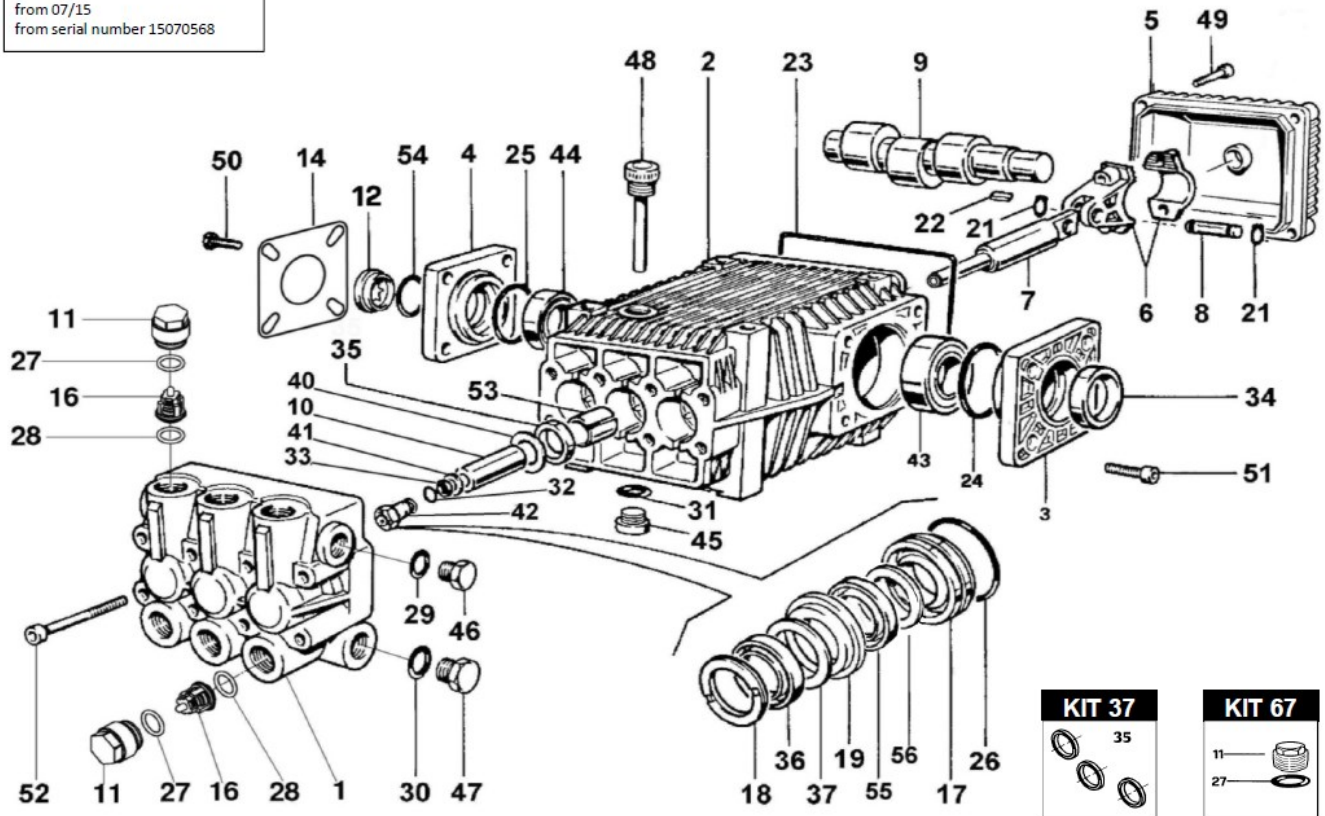

PUMP PARTS WHY 1520

Kit No.	Part No.	Description	Pieces
82	BKIT82	Full Oil seal & Sight Glass kit	8
141	BKIT141	Valve Kit	12
12	BKIT12	Seal Kit Minor	15
70	BKIT70	Seal Kit Major	21
64	BKIT64	Oil Seal Kit	3
166	BKIT166	Valve cap kit	12
Item 29	B049832973	Oil filler plug with dip stick	1

PUMP PARTS THY 2715

Kit No.	Part No.	Description	Pieces
189	BKIT189	Full Oil seal & Sight Glass kit	9
123	BKIT141	Valve Kit	12
177	BKIT177	Seal Kit Minor	18
176	BKIT176	Seal Kit Major	24
65	BKIT65	Oil Seal Kit	3
67	BKIT67	Valve cap kit	12
Item 28	B049832973	Oil filler plug with dip stick	1

PUMP PARTS TTL1330, TTL2028

from 07/15
from serial number 15070568

Kit No.	Part No.	Description	Pieces
127	BKIT127	Full Oil seal & Sight Glass kit	10
123	BKIT123	Valve Kit	12
309	BKIT309	Seal Kit Minor	18
310	BKIT310	Seal Kit Major	24
37	BKIT37	Oil Seal Kit	3
67	BKIT67	Valve cap kit	12
Item 48	B060020322	OIL FILLER PLUG WITH DIP STICK	1

For full pump parts list refer to www.aussiepumps.com.au

PUMP PARTS TTK 2130

Kit No.	Part No.	Description	Pieces
98	BKIT98	Full Oil seal kit	9
123	BKIT123	Valve Kit	12
89	BKIT89	Seal Kit Minor	18
86	BKIT86	Seal Kit Major	24
37	BKIT37	Oil Seal Kit	3
67	BKIT67	Valve cap kit	12
Item	B060020322	OIL FILLER PLUG WITH DIP STICK	1