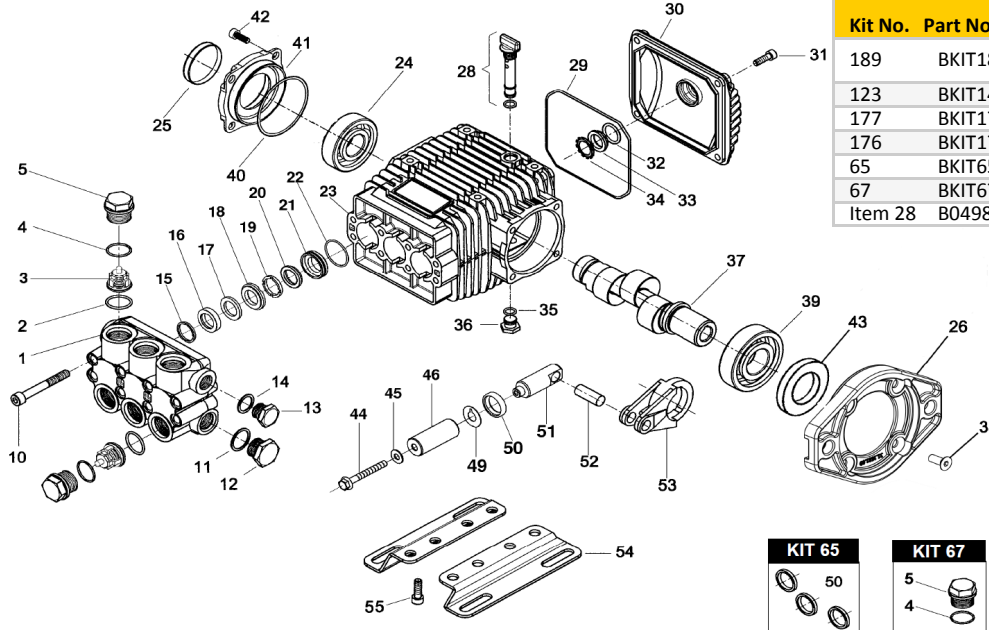

PUMP PARTS WHY 1520

Kit No.	Part No.	Description	Pieces
82	BKIT82	Full Oil seal & Sight Glass kit	8
141	BKIT141	Valve Kit	12
12	BKIT12	Seal Kit Minor	15
70	BKIT70	Seal Kit Major	21
64	BKIT64	Oil Seal Kit	3
166	BKIT166	Valve cap kit	12
Item 29	B049832973	Oil filler plug with dip stick	1

PUMP PARTS THY 2715

Kit No.	Part No.	Description	Pieces
189	BKIT189	Full Oil seal & Sight Glass kit	9
123	BKIT141	Valve Kit	12
177	BKIT177	Seal Kit Minor	18
176	BKIT176	Seal Kit Major	24
65	BKIT65	Oil Seal Kit	3
67	BKIT67	Valve cap kit	12
Item 28	B049832973	Oil filler plug with dip stick	1

PUMP PARTS TTL1330, TTL2028

from 07/15
from serial number 15070568

Kit No.	Part No.	Description	Pieces
127	BKIT127	Full Oil seal & Sight Glass kit	10
123	BKIT123	Valve Kit	12
309	BKIT309	Seal Kit Minor	18
310	BKIT310	Seal Kit Major	24
37	BKIT37	Oil Seal Kit	3
67	BKIT67	Valve cap kit	12
Item 48	B060020322	OIL FILLER PLUG WITH DIP STICK	1

For full pump parts list refer to www.aussiepumps.com.au

PUMP PARTS TTK 2130

Kit No.	Part No.	Description	Pieces
98	BKIT98	Full Oil seal kit	9
123	BKIT123	Valve Kit	12
89	BKIT89	Seal Kit Minor	18
86	BKIT86	Seal Kit Major	24
37	BKIT37	Oil Seal Kit	3
67	BKIT67	Valve cap kit	12
Item	B060020322	OIL FILLER PLUG WITH DIP STICK	1