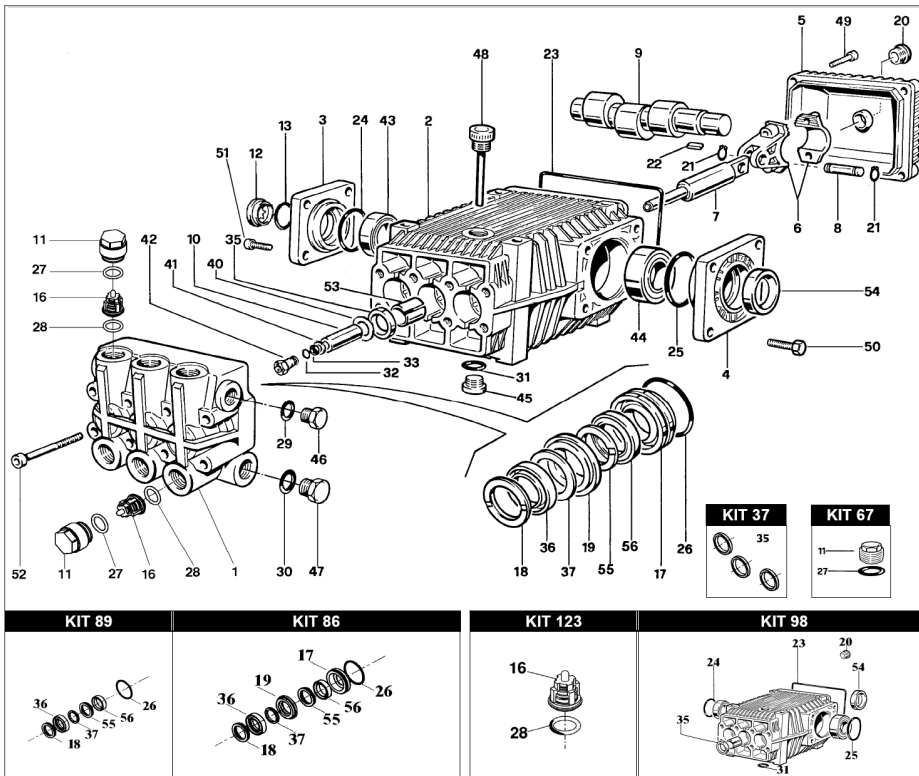

PUMP PARTS THY 2715

Kit No.	Part No.	Description	Pieces
189	BKIT189	Full Oil seal & Sight Glass kit	9
123	BKIT141	Valve Kit	12
177	BKIT177	Seal Kit Minor	18
176	BKIT176	Seal Kit Major	24
65	BKIT65	Oil Seal Kit	3
67	BKIT67	Valve cap kit	12
Item 28	B049832973	Oil filler plug with dip stick	1

PUMP PARTS TTL1330, TTL2028

from 07/15
from serial number 15070568

Kit No.	Part No.	Description	Pieces
127	BKIT127	Full Oil seal & Sight Glass kit	10
123	BKIT123	Valve Kit	12
309	BKIT309	Seal Kit Minor	18
310	BKIT310	Seal Kit Major	24
37	BKIT37	Oil Seal Kit	3
67	BKIT67	Valve cap kit	12
Item 48	B060020322	OIL FILLER PLUG WITH DIP STICK	1

For full pump parts list refer to www.aussiepumps.com.au

PUMP PARTS TTK 2130

Kit No.	Part No.	Description	Pieces
98	BKIT98	Full Oil seal kit	9
123	BKIT123	Valve Kit	12
89	BKIT89	Seal Kit Minor	18
86	BKIT86	Seal Kit Major	24
37	BKIT37	Oil Seal Kit	3
67	BKIT67	Valve cap kit	12
Item	B060020322	OIL FILLER PLUG WITH DIP STICK	1

For full pump parts list refer to www.aussiepumps.com.au

PUMP PARTS RAL 2035-P

Kit No.	Part No.	Description	Pieces
123	BKIT123	VALVE KIT	12
271	BKIT271	SEAL KIT MINOR	19
270	BKIT270	SEAL KIT MAJOR	25
146	BKIT146	OIL SEAL KIT	3
67	BKIT67	CAP KIT	12
147	BKIT147	O-RING & SIGHT GLASS KIT	11
Item	B060020322	OIL FILLER PLUG WITH DIP STICK	1