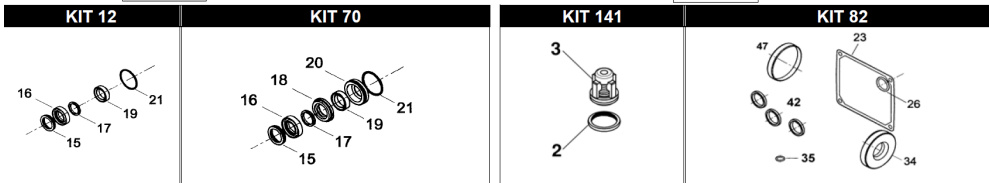

PUMP PARTS WHY 1520

Kit No.	Part No.	Description	Pieces
82	BKIT82	Full Oil seal & Sight Glass kit	8
141	BKIT141	Valve Kit	12
12	BKIT12	Seal Kit Minor	15
70	BKIT70	Seal Kit Major	21
64	BKIT64	Oil Seal Kit	3
166	BKIT166	Valve cap kit	12
Item 29	B049832973	Oil filler plug with dip stick	1

PUMP PARTS THY 2715

Kit No.	Part No.	Description	Pieces
189	BKIT189	Full Oil seal & Sight Glass kit	9
123	BKIT141	Valve Kit	12
177	BKIT177	Seal Kit Minor	18
176	BKIT176	Seal Kit Major	24
65	BKIT65	Oil Seal Kit	3
67	BKIT67	Valve cap kit	12
Item 28	B049832973	Oil filler plug with dip stick	1