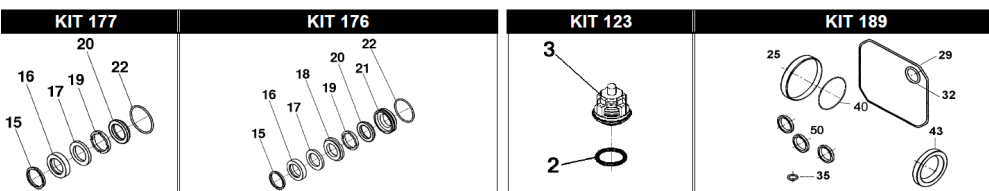

PUMP PARTS WHY 1520

Kit No.	Part No.	Description	Pieces
82	BKIT82	Full Oil seal & Sight Glass kit	8
141	BKIT141	Valve Kit	12
12	BKIT12	Seal Kit Minor	15
70	BKIT70	Seal Kit Major	21
64	BKIT64	Oil Seal Kit	3
166	BKIT166	Valve cap kit	12
Item 29	B049832973	Oil filler plug with dip stick	1

PUMP PARTS THY 2715

Kit No.	Part No.	Description	Pieces
189	BKIT189	Full Oil seal & Sight Glass kit	9
123	BKIT141	Valve Kit	12
177	BKIT177	Seal Kit Minor	18
176	BKIT176	Seal Kit Major	24
65	BKIT65	Oil Seal Kit	3
67	BKIT67	Valve cap kit	12
Item 28	B049832973	Oil filler plug with dip stick	1

PUMP PARTS TTL1330, TTL2028

from 07/15
from serial number 15070568

Kit No.	Part No.	Description	Pieces
127	BKIT127	Full Oil seal & Sight Glass kit	10
123	BKIT123	Valve Kit	12
309	BKIT309	Seal Kit Minor	18
310	BKIT310	Seal Kit Major	24
37	BKIT37	Oil Seal Kit	3
67	BKIT67	Valve cap kit	12
Item 48	B060020322	OIL FILLER PLUG WITH DIP STICK	1