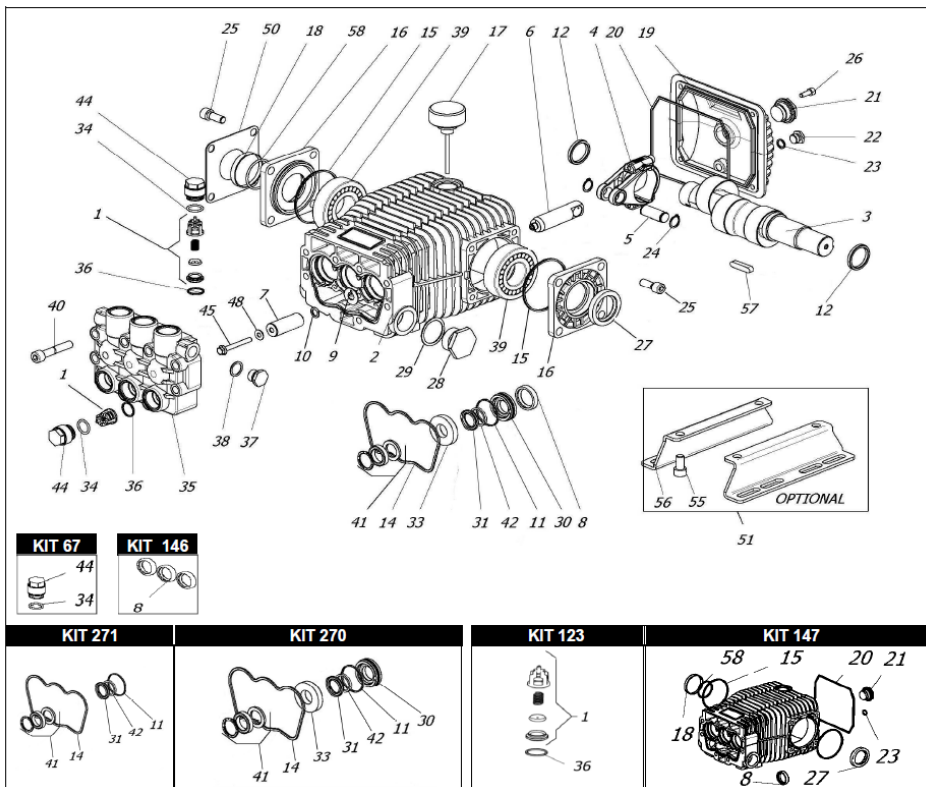

PUMP PARTS TTL1330, TTL2028

from 07/15
from serial number 15070568

Kit No.	Part No.	Description	Pieces
127	BKIT127	Full Oil seal & Sight Glass kit	10
123	BKIT123	Valve Kit	12
309	BKIT309	Seal Kit Minor	18
310	BKIT310	Seal Kit Major	24
37	BKIT37	Oil Seal Kit	3
67	BKIT67	Valve cap kit	12
Item 48	B060020322	OIL FILLER PLUG WITH DIP STICK	1

For full pump parts list refer to www.aussiepumps.com.au

PUMP PARTS TTK 2130

Kit No.	Part No.	Description	Pieces
98	BKIT98	Full Oil seal kit	9
123	BKIT123	Valve Kit	12
89	BKIT89	Seal Kit Minor	18
86	BKIT86	Seal Kit Major	24
37	BKIT37	Oil Seal Kit	3
67	BKIT67	Valve cap kit	12
Item	B060020322	OIL FILLER PLUG WITH DIP STICK	1

For full pump parts list refer to www.aussiepumps.com.au

PUMP PARTS RAL 2035-P

Kit No.	Part No.	Description	Pieces
123	BKIT123	VALVE KIT	12
271	BKIT271	SEAL KIT MINOR	19
270	BKIT270	SEAL KIT MAJOR	25
146	BKIT146	OIL SEAL KIT	3
67	BKIT67	CAP KIT	12
147	BKIT147	O-RING & SIGHT GLASS KIT	11
Item	B060020322	OIL FILLER PLUG WITH DIP STICK	1